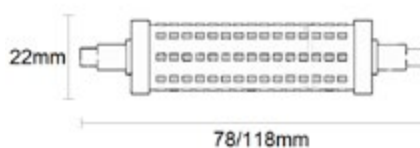

Onix

Bombilla R7S

Navigator