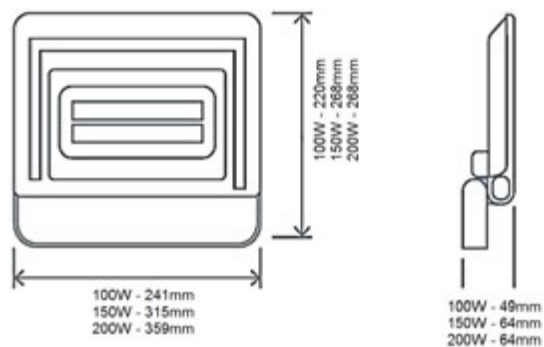

CHIP

20W

30W

50W

100W

150W

200W

Rotonda Zenia Boulevard