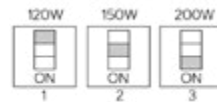

Acabado

Negro

>80 CRI	3 Años Garantía	120 - 277V	Ø 65 IP
>0.90 FP	-20° +40°	50-60 HZ	ON-OFF 50000
60°	50000h	08 IK