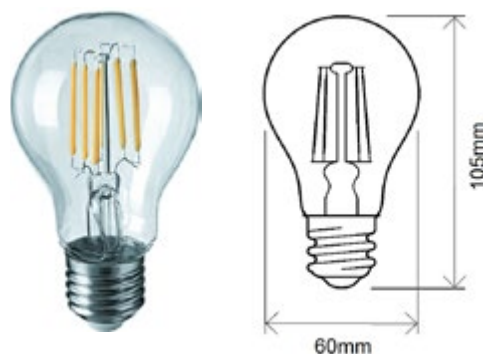

Referencia	Potencia	CCT	Lúmenes	Casquillo		Ecoraee	PVP
71305	6W	2.700K	550	E27	100	0,11	6,24 €
71306	8W	2.700K	650	E27	100	0,11	10,4 €

CE **RoHS** ^{CHIP} **EPISTAR**