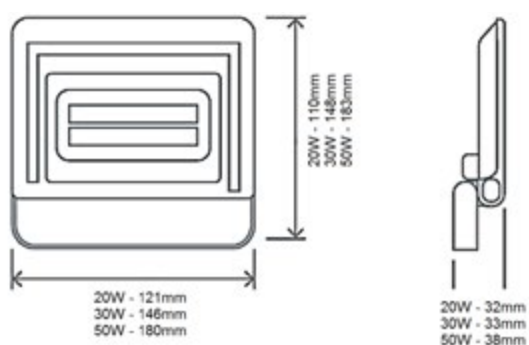

CHIP

20W

30W

50W

100W

150W

200W

Rotonda Zenia Boulevard