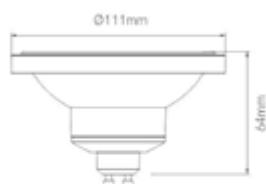

Aona

Bombilla AR111 45°

GU10
220-240V