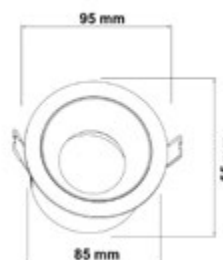

People walking on an escalator, including a man in a grey t-shirt and a woman in a grey t-shirt.

Malta

Aro Dicroica

Navigator

Datos técnicos
Fijo

Acabado
Blanco

Referencia	Color	Corte (mm)		PVP
83183		85	50	26,50 €