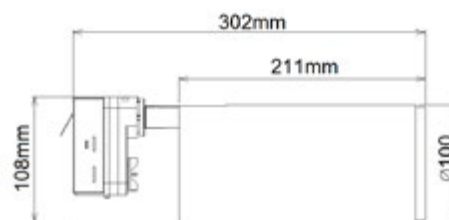

Referencia	Potencia	CCT	Lúmenes	Color		Ecoraee	PVP
21953	30W	3.000K	2.950	●	12	0,16	101,40 €
21960	30W	4.000K	3.000	●	12	0,16	101,40 €
21977	30W	6.000K	3.050	●	12	0,16	101,40 €
22042	30W	3.000K	2.950	○	12	0,16	101,40 €
22059	30W	4.000K	3.000	○	12	0,16	101,40 €
22066	30W	6.000K	3.050	○	12	0,16	101,40 €
82026	LENTE 24°				1		10,37 €
82166	LENTE 36°				1		10,37 €

CE **RoHS** ^{CHIP} **EPISTAR**