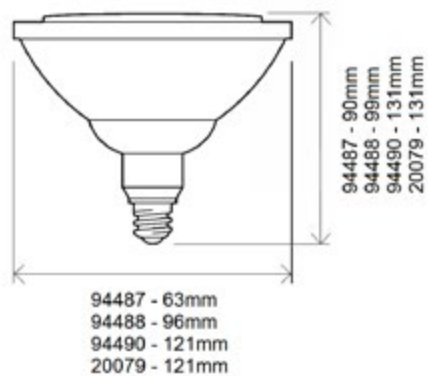

Fénix

Bombilla Par

Navigator

>80 CRI	3 Años Garantía	220 - 240V	65 IP
>0.50 FP	-20° +40°	50-60 HZ	ON-OFF 50000
30000h	120°		

Referencia	Potencia	CCT	Lúmenes	Medidas	Casquillo		Ecoraee	PVP
94487	8W	3.000K	720	PAR20	E27	100	0,11	9,75 €
94488	15W	3.000K	1.350	PAR30	E27	100	0,11	12,25 €
94490	18W	3.000K	1.620	PAR38	E27	40	0,11	19,76 €
20079	15W	VERDE	1.300	PAR38	E27	40	0,11	16,12 €

CE **RoHS** ^{CHIP} **EPISTAR**