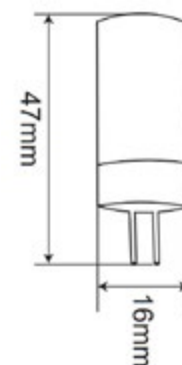

Arbora

Bombilla G4

>80 CRI	3 Años Garantía	20 IP	>0.50 FP
-20° +40°	50-60 HZ	ON-OFF 50000	30000h
360°	10/100		

Referencia	Voltaje	Potencia	CCT	Lúmenes	Casquillo		Ecoraee	PVP
61483	220-240V	5W	3.000K	400	G4	100	0,11	4,04 €
61484	220-240V	5W	4.000K	420	G4	100	0,11	4,04 €

CE **RoHS** ^{CHIP} **EPISTAR**