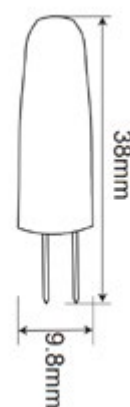

Delfi

Bombilla G4

Navigator

>80 CRI	3 Años Garantía	20 IP	>0.50 FP
-20° +40°	50-60 HZ	ON-OFF 50000	30000h
360°	10/100		

Referencia	Voltaje	Potencia	CCT	Lúmenes	Casquillo		Ecoraee	PVP
71265	12V	2,5W	3.000K	170	G4	100	0,11	3,52 €