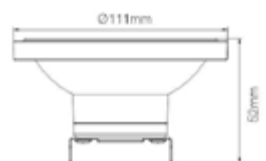

G53
12V

>80 CRI	3 Años Garantía	220 - 240V	Ø 20 IP
>0.50 FP	-20° +40°	50-60 HZ	ON-OFF 50000
30000h	45°		

Referencia	Potencia	CCT	Lúmenes	Casquillo		Ecoraee	PVP
20321	14W	3.000K	1.000	GU10	50	0,11	12,48 €
20338	14W	4.000K	1.050	GU10	50	0,11	12,48 €
20345	14W	6.000K	1.100	GU10	50	0,11	12,48 €
20352	14W	3.000K	1.000	G53	50	0,11	13,00 €
20369	14W	4.000K	1.050	G53	50	0,11	13,00 €
20376	14W	6.000K	1.100	G53	50	0,11	13,00 €