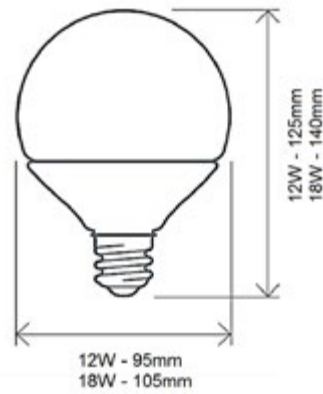

Suiza

Bombilla Globo

>80 CRI	3 Años Garantía	180 - 250V	20 IP
>0.50 FP	-20° +40°	50-60 HZ	ON-OFF 50000
30000h	230°	10/40	

Referencia	Potencia	CCT	Lúmenes	Casquillo		Ecoraee	PVP
94147	12W	2.700K	1.080	E27	40	0,11	11,15 €
20031	12W	4.000K	1.140	E27	40	0,11	11,15 €
20048	12W	6.500K	1.200	E27	40	0,11	11,15 €
94146	18W	2.700K	1.620	E27	40	0,11	12,25 €
20055	18W	4.000K	1.710	E27	40	0,11	12,25 €
20062	18W	6.500K	1.800	E27	40	0,11	12,25 €