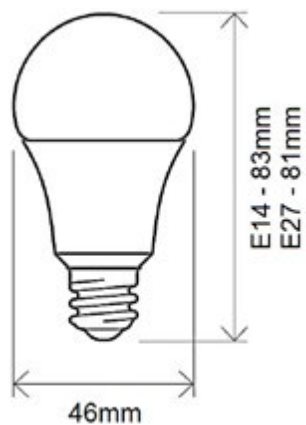

Alba

Bombilla Esférica

Navigator

>80 CRI	3 Años Garantía	180 - 250V	20 IP
>0.50 FP	-20° +40°	50-60 HZ	ON-OFF 50000
30000h	270°	10/100	

Referencia	Potencia	CCT	Lúmenes	Casquillo		Ecoraee	PVP
94476	5W	2.700K	450	E14	100	0,11	2,86 €
94478	5W	4.000K	475	E14	100	0,11	2,86 €
61252	5W	6.000K	500	E14	100	0,11	2,86 €
94477	5W	2.700K	450	E27	100	0,11	2,86 €
94479	5W	4.000K	475	E27	100	0,11	2,86 €
61253	5W	6.000K	500	E27	100	0,11	2,86 €
94466	7W	2.700K	630	E14	100	0,11	3,64 €
94468	7W	4.000K	665	E14	100	0,11	3,64 €
61244	7W	6.000K	700	E14	100	0,11	3,64 €
94467	7W	2.700K	630	E27	100	0,11	3,64 €
94469	7W	4.000K	665	E27	100	0,11	3,64 €
61245	7W	6.000K	700	E27	100	0,11	3,64 €

CE **RoHS** ^{CHIP} **EPISTAR**