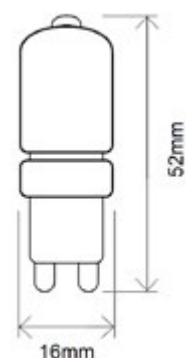

Samoa

Bombilla G9

Navigator

>80 CRI	3 Años Garantía	20 IP	>0.50 FP
-20° +40°	50-60 HZ	ON-OFF 50000	30000h
360°	10/100		

Referencia	Voltaje	Potencia	CCT	Lúmenes	Casquillo		Ecoraee	PVP
71351	220-240V	2,5W	3.000K	190	G9	100	0,11	4,42 €